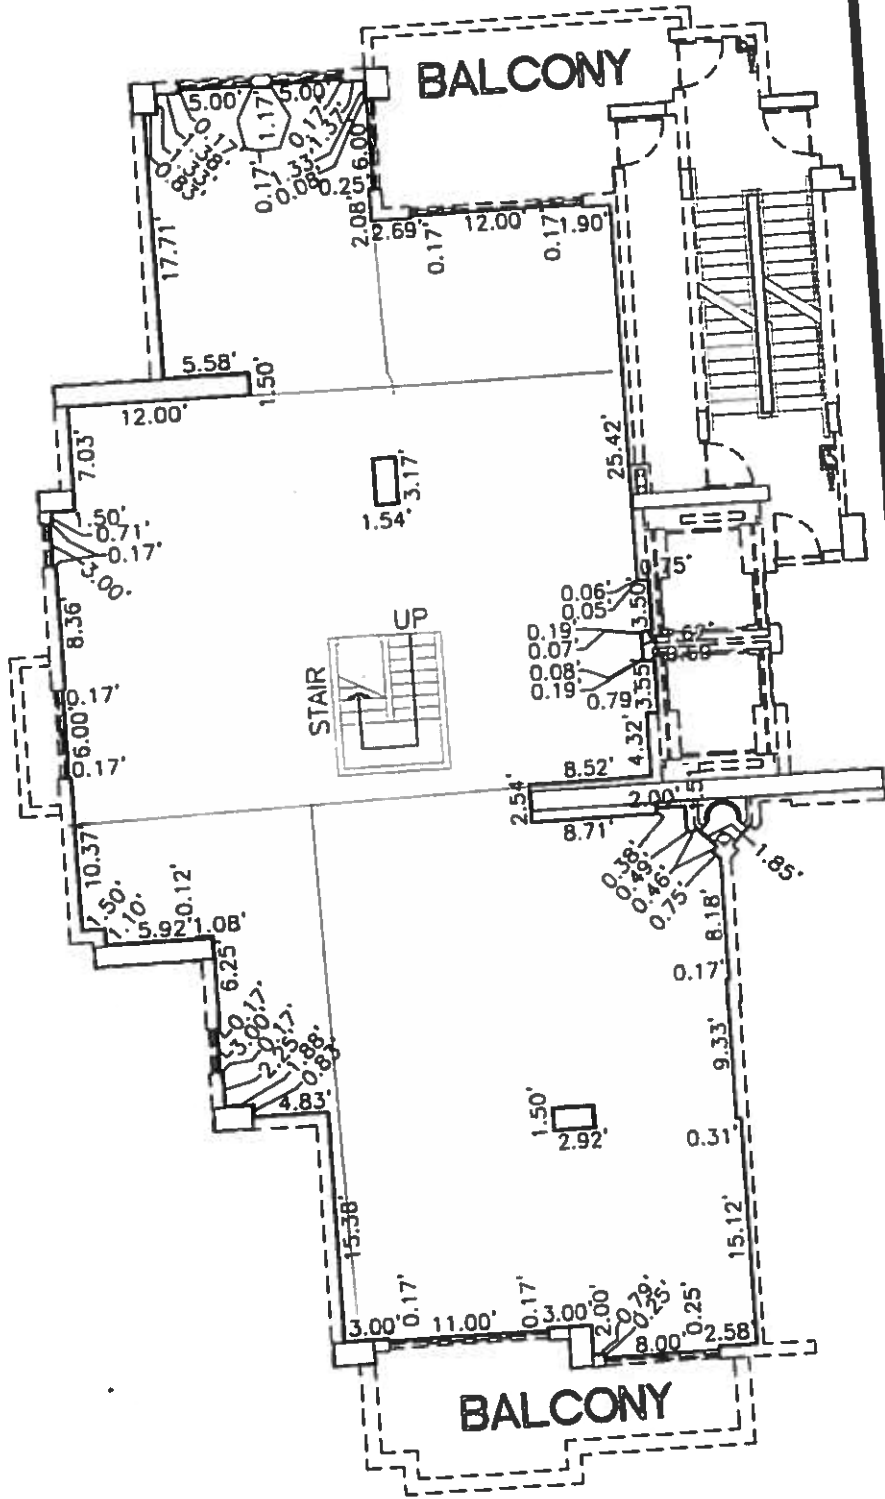

# SEAN TOWER ONE CONDOMINIUM

**LEGEND:**

- CONDOMINIUM UNIT BOUNDARY LINE
- COMMON ELEMENT BOUNDARY LINE
- LIMITED COMMON ELEMENT BALCONY

UNIT# PH8

TYPE "PH8"

SHEET 52 OF 53

EXHIBIT 2

Cad. No. 980547U  
Drawn BY: Rick...  
Date: ...

GRAPHIC SCALE

LEGEND:

- CONDOMINIUM UNIT BOUNDARY LINE
- - - COMMON ELEMENT BOUNDARY LINE
- - - LIMITED COMMON ELEMENT BALCONY

UNIT# PH8

TYPE "PH8" Roof Garden