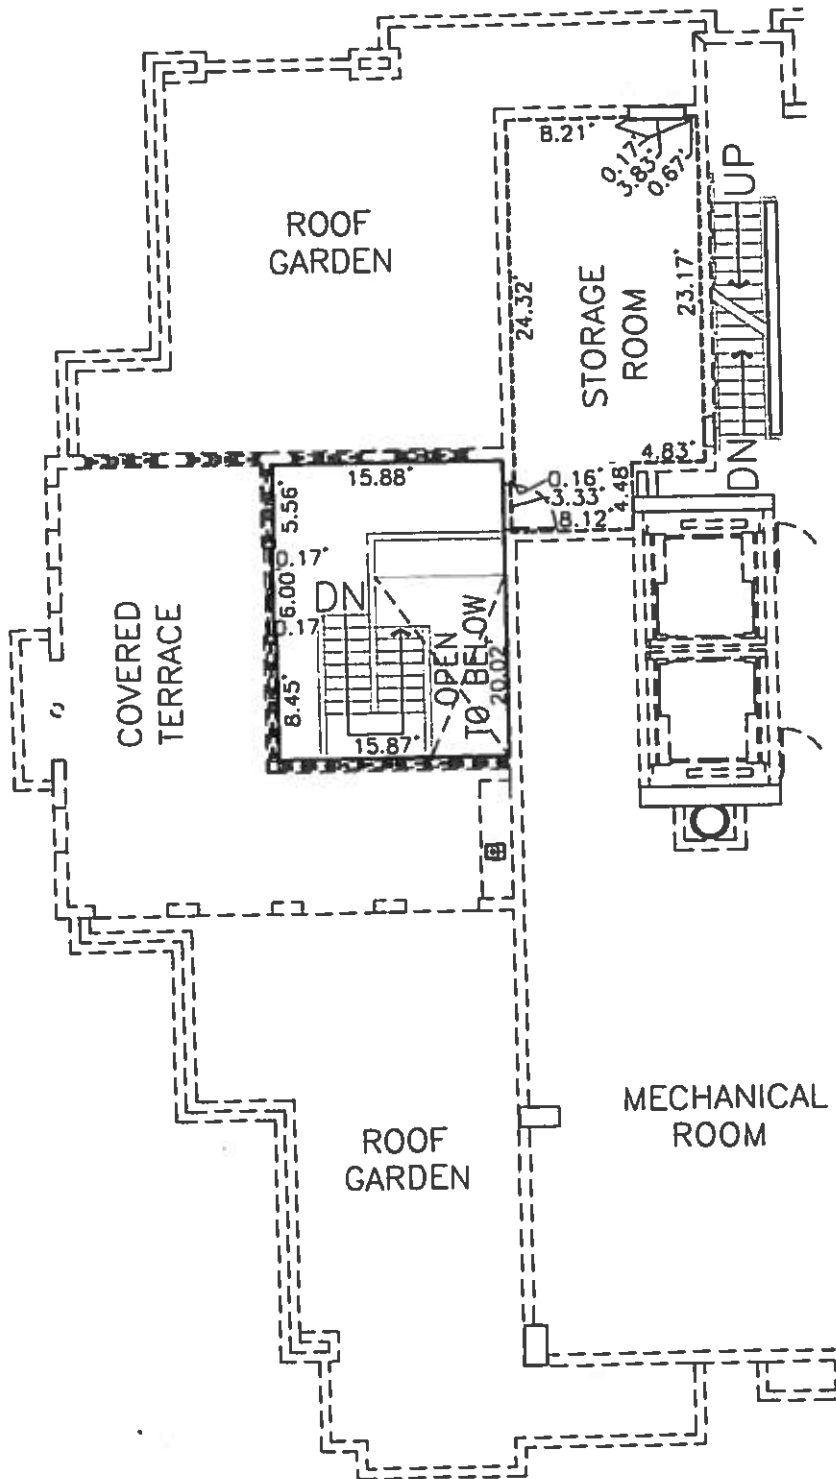

# SEAN TOWER ONE CONDOMINIUM

**LEGEND:**

- CONDOMINIUM UNIT BOUNDARY LINE
- COMMON ELEMENT BOUNDARY LINE
- LIMITED COMMON ELEMENT BALCONY

UNIT# PH8

TYPE "PH8"

SHEET 52 OF 53

EXHIBIT 2

Cad. No. 980547U  
Drawn BY: Rick...  
Date: ...

GRAPHIC SCALE

LEGEND:

- CONDOMINIUM UNIT BOUNDARY LINE
- - - COMMON ELEMENT BOUNDARY LINE
- - - LIMITED COMMON ELEMENT BALCONY

UNIT# PH8

TYPE "PH8" Roof Garden